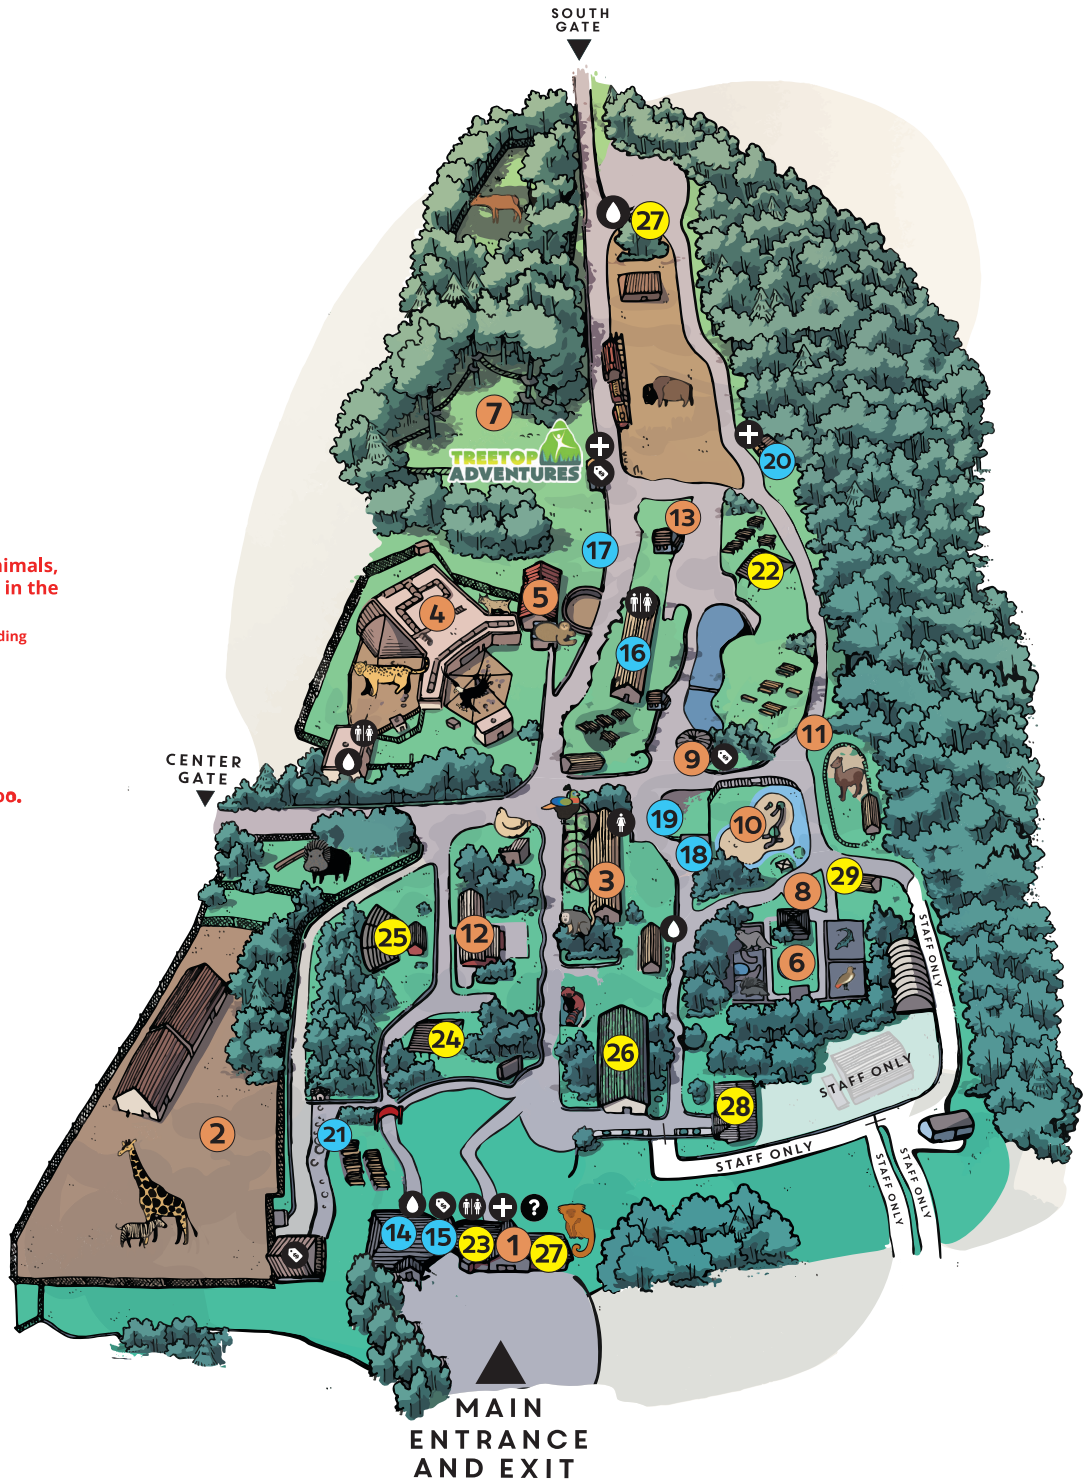

- Savanna Station/Giraffe Feeding
- Habitat HQ
- Trail of the Jaguar
- Harmony Hideaway
- Wetlands
- Barn

Smoking and vaping is prohibited inside the zoo.

Restrooms

First Aid

Tickets

Water Stations

Lost & Found

ATTRACTIONS

- 1 Welcome Center & Frank and Paige Engro Veterinary Health Center
- 2 Savanna Station
Giraffe Feeding
- 3 Habitat HQ
- 4 Trail of the Jaguar
- 5 Harmony Hideaway
- 6 Wetlands
- 7 Treetop Adventures

FOOD & GIFTS

- 8 Connection Corner
- 9 Carousel
- 10 Thomas Kimmel Playground
- 11 Thomas Kimmel Percussion Garden
- 12 Barn
- 13 Bison Stage
- 14 Gift Shop
- 15 Buck Cafe
- 16 Tosco's Pizza
- 17 Grasslands Grill
- 18 Twisted Cone Ice Cream
- 19 Oasis Beverage Bar

AMENITIES & EVENT SPACES

- 20 Zoo Brew Beer Garden
- 21 The Watering Hole
- 22 Stony Creek Pavilion
- 23 Admissions/Security
- 24 Calle Mae Pavilion
- 25 Zoo Bowl Theater
- 26 Canopy Gardens Hall
- 27 Multi-Purpose Quiet Space
- 28 Oberkircher Discovery Center
- 29 The Lodge